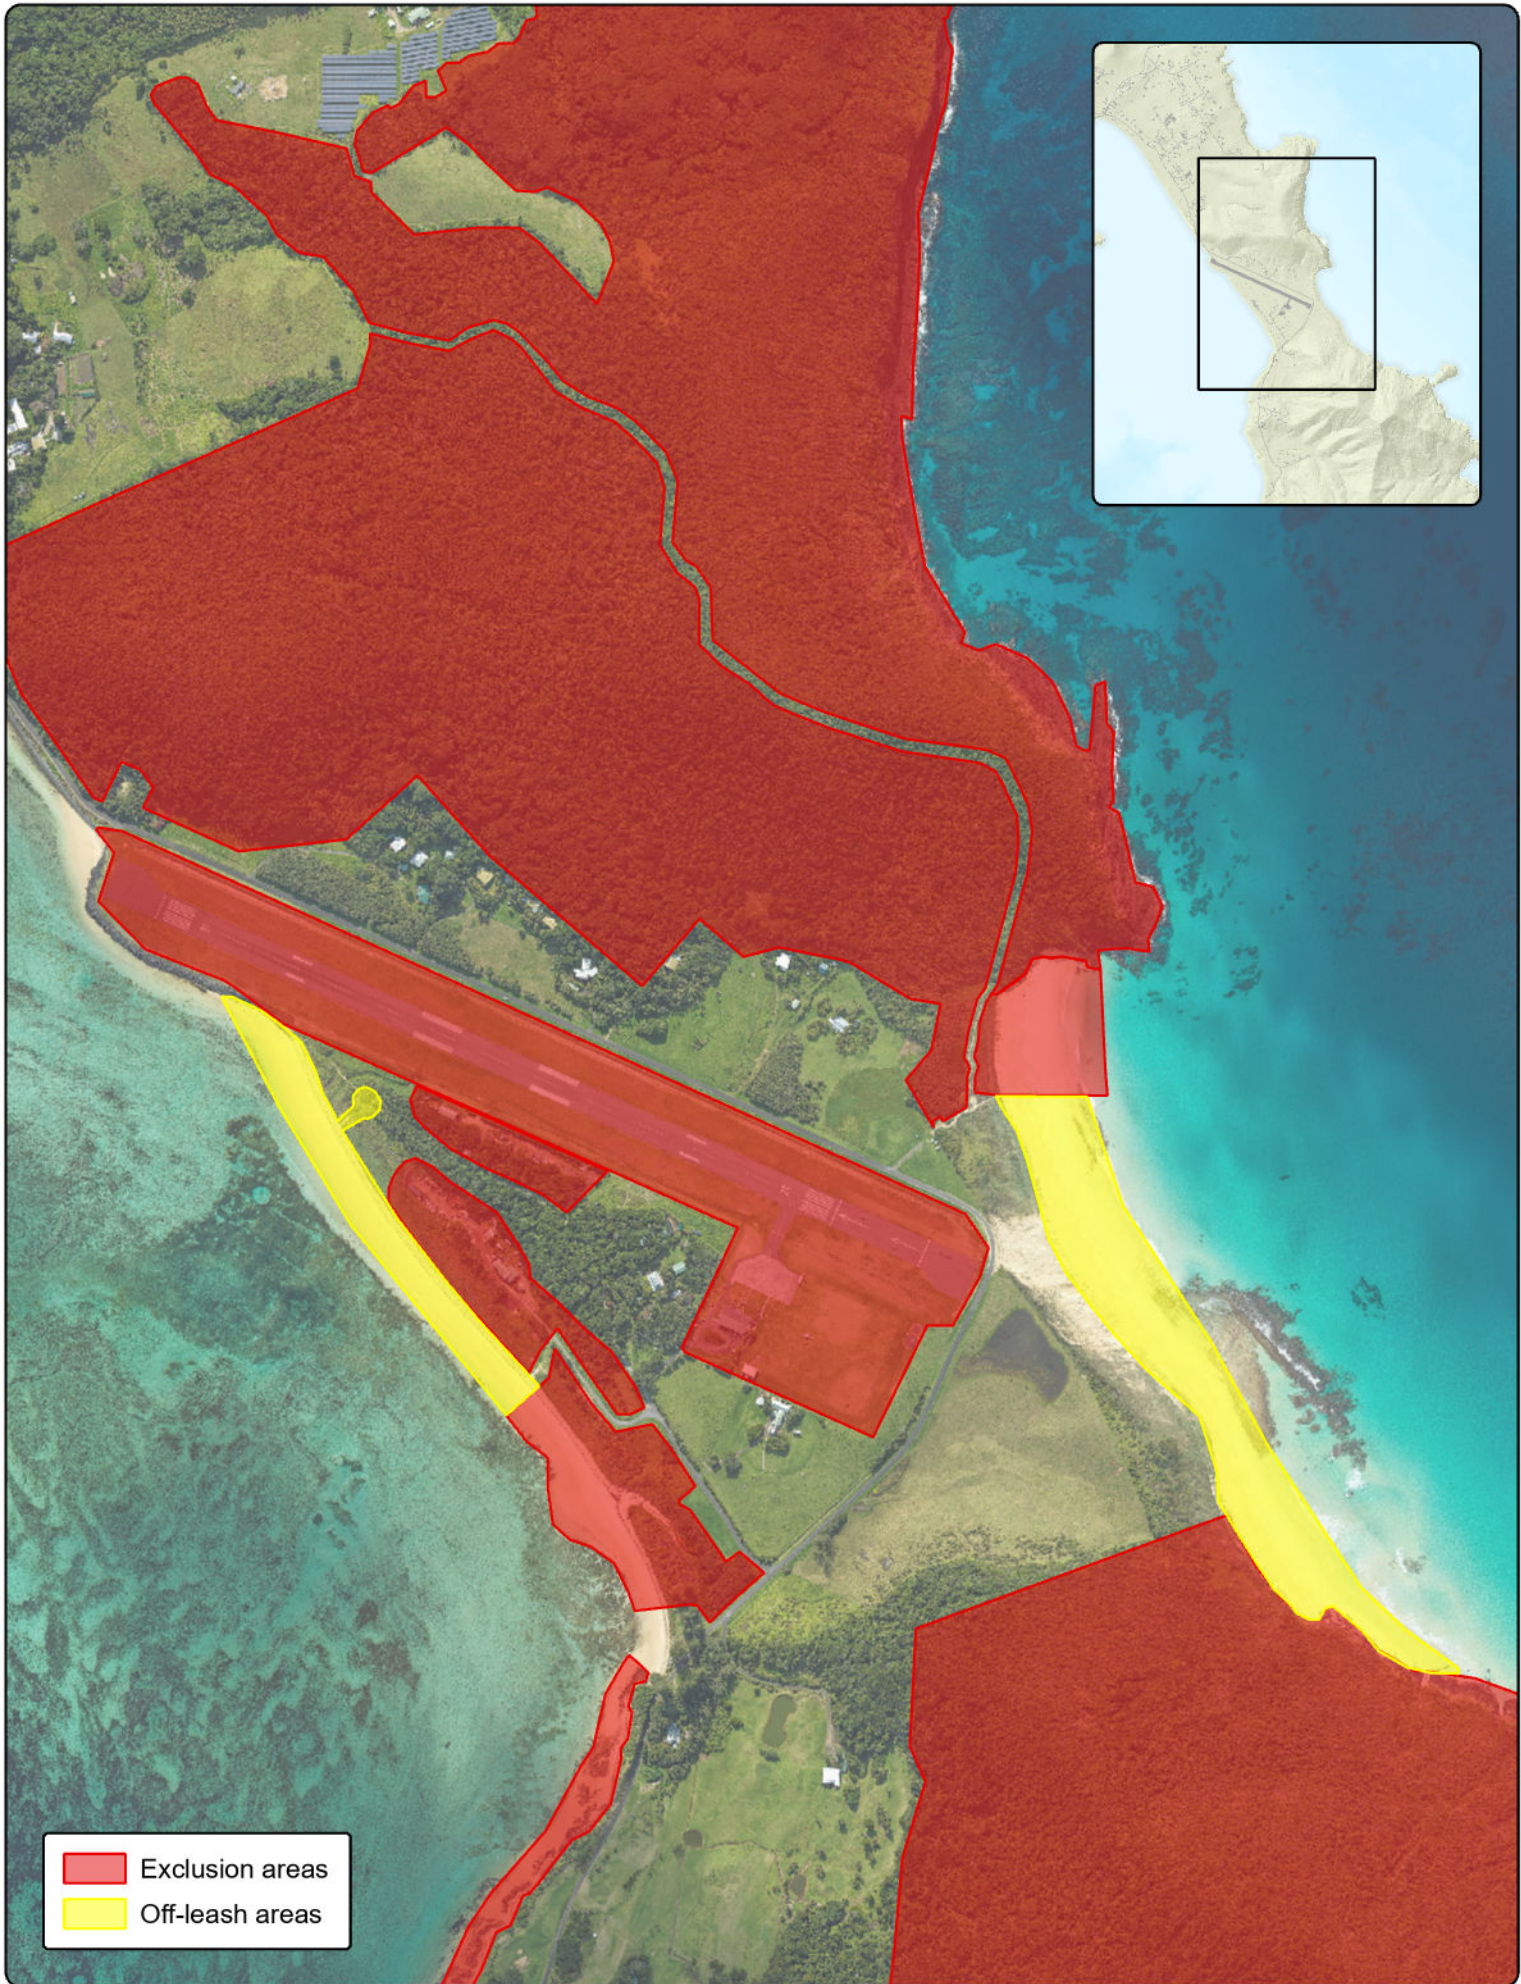

- Exclusion areas
- Off-leash areas

Scale at A4 = 1:20,000
MGA 94 - Zone 57

This map is not guaranteed to be free from error or omission. Therefore, the Lord Howe Island Board and its employees disclaim liability of any act done or omission made on the information on the map and any consequences of such acts or omissions.

Draft Dog Management Zones - North

Lord Howe Island Board

Created on: 3/05/2024

0 200 m

Lord Howe
ISLANDS BOARD

- Exclusion areas
- Off-leash areas

Scale at A4 = 1:6,000
 MGA 94 - Zone 57
 This map is not guaranteed to be free from error or omission. Therefore, the Lord Howe Island Board and its employees disclaim liability of any act done or omission made on the information on the map and any consequences of such acts or omissions.

Draft Dog Management Zones - N Central

Lord Howe Island Board
 Created on: 3/05/2024

N

Lord Howe
ISLANDS BOARD

0 200 m

- Exclusion areas
- Off-leash areas

Scale at A4 = 1:8,000
 MGA 94 - Zone 57
 This map is not guaranteed to be free from error or omission. Therefore, the Lord Howe Island Board and its employees disclaim liability of any act done or omission made on the information on the map and any consequences of such acts or omissions.

Draft Dog Management Zones - S Central

Lord Howe Island Board
 Created on: 3/05/2024

 N
 200 m

- Exclusion areas
- Off-leash areas

Scale at A4 = 1:4,000
MGA 94 - Zone 57
This map is not guaranteed to be free from error or omission. Therefore, the Lord Howe Island Board and its employees disclaim liability of any act done or omission made on the information on the map and any consequences of such acts or omissions.