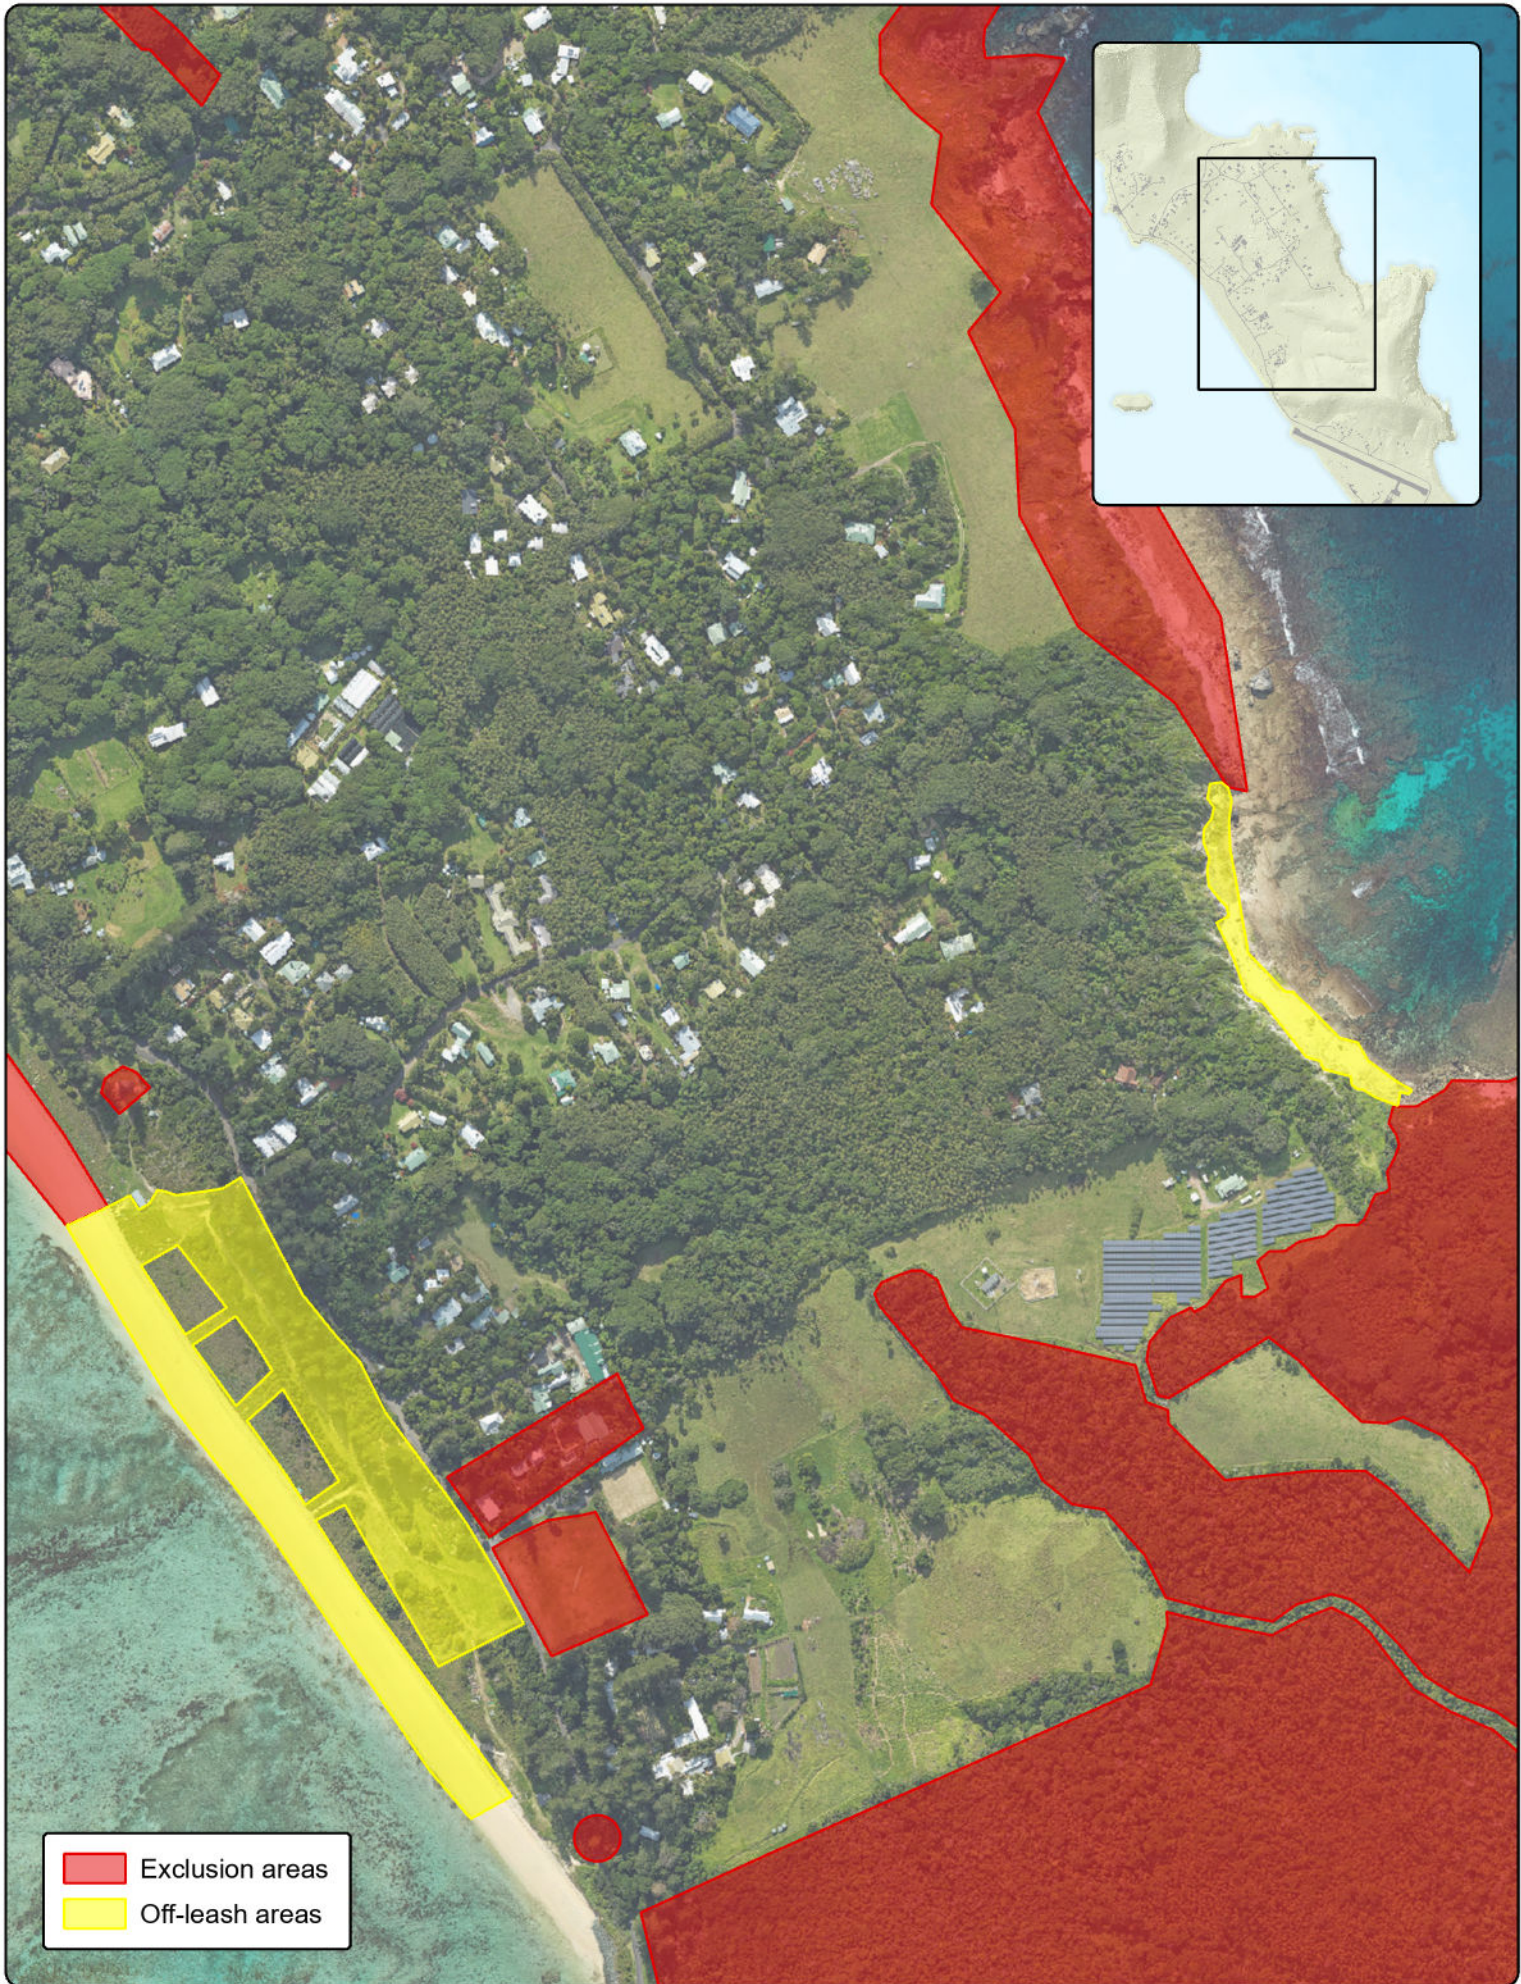

- Exclusion areas
- Off-leash areas

Scale at A4 = 1:20,000
MGA 94 - Zone 57

This map is not guaranteed to be free from error or omission. Therefore, the Lord Howe Island Board and its employees disclaim liability of any act done or omission made on the information on the map and any consequences of such acts or omissions.

Draft Dog Management Zones

Lord Howe Island Board

Created on: 3/05/2024

0 500 m

The logo for the Lord Howe Islands Board, featuring a stylized palm tree and the text "Lord Howe ISLANDS BOARD".

Scale at A4 = 1:8,000
 MGA 94 - Zone 57
 This map is not guaranteed to be free from error or omission. Therefore, the Lord Howe Island Board and its employees disclaim liability of any act done or omission made on the information on the map and any consequences of such acts or omissions.

Draft Dog Management Zones - North

Lord Howe Island Board

Created on: 3/05/2024

0 200 m

Lord Howe
ISLANDS BOARD

- Exclusion areas
- Off-leash areas

Scale at A4 = 1:6,000
 MGA 94 - Zone 57
 This map is not guaranteed to be free from error or omission. Therefore, the Lord Howe Island Board and its employees disclaim liability of any act done or omission made on the information on the map and any consequences of such acts or omissions.

Draft Dog Management Zones - N Central

Lord Howe Island Board
 Created on: 3/05/2024

N

Lord Howe
ISLANDS BOARD

0 200 m

- Exclusion areas
- Off-leash areas

Scale at A4 = 1:8,000
 MGA 94 - Zone 57
 This map is not guaranteed to be free from error or omission. Therefore, the Lord Howe Island Board and its employees disclaim liability of any act done or omission made on the information on the map and any consequences of such acts or omissions.