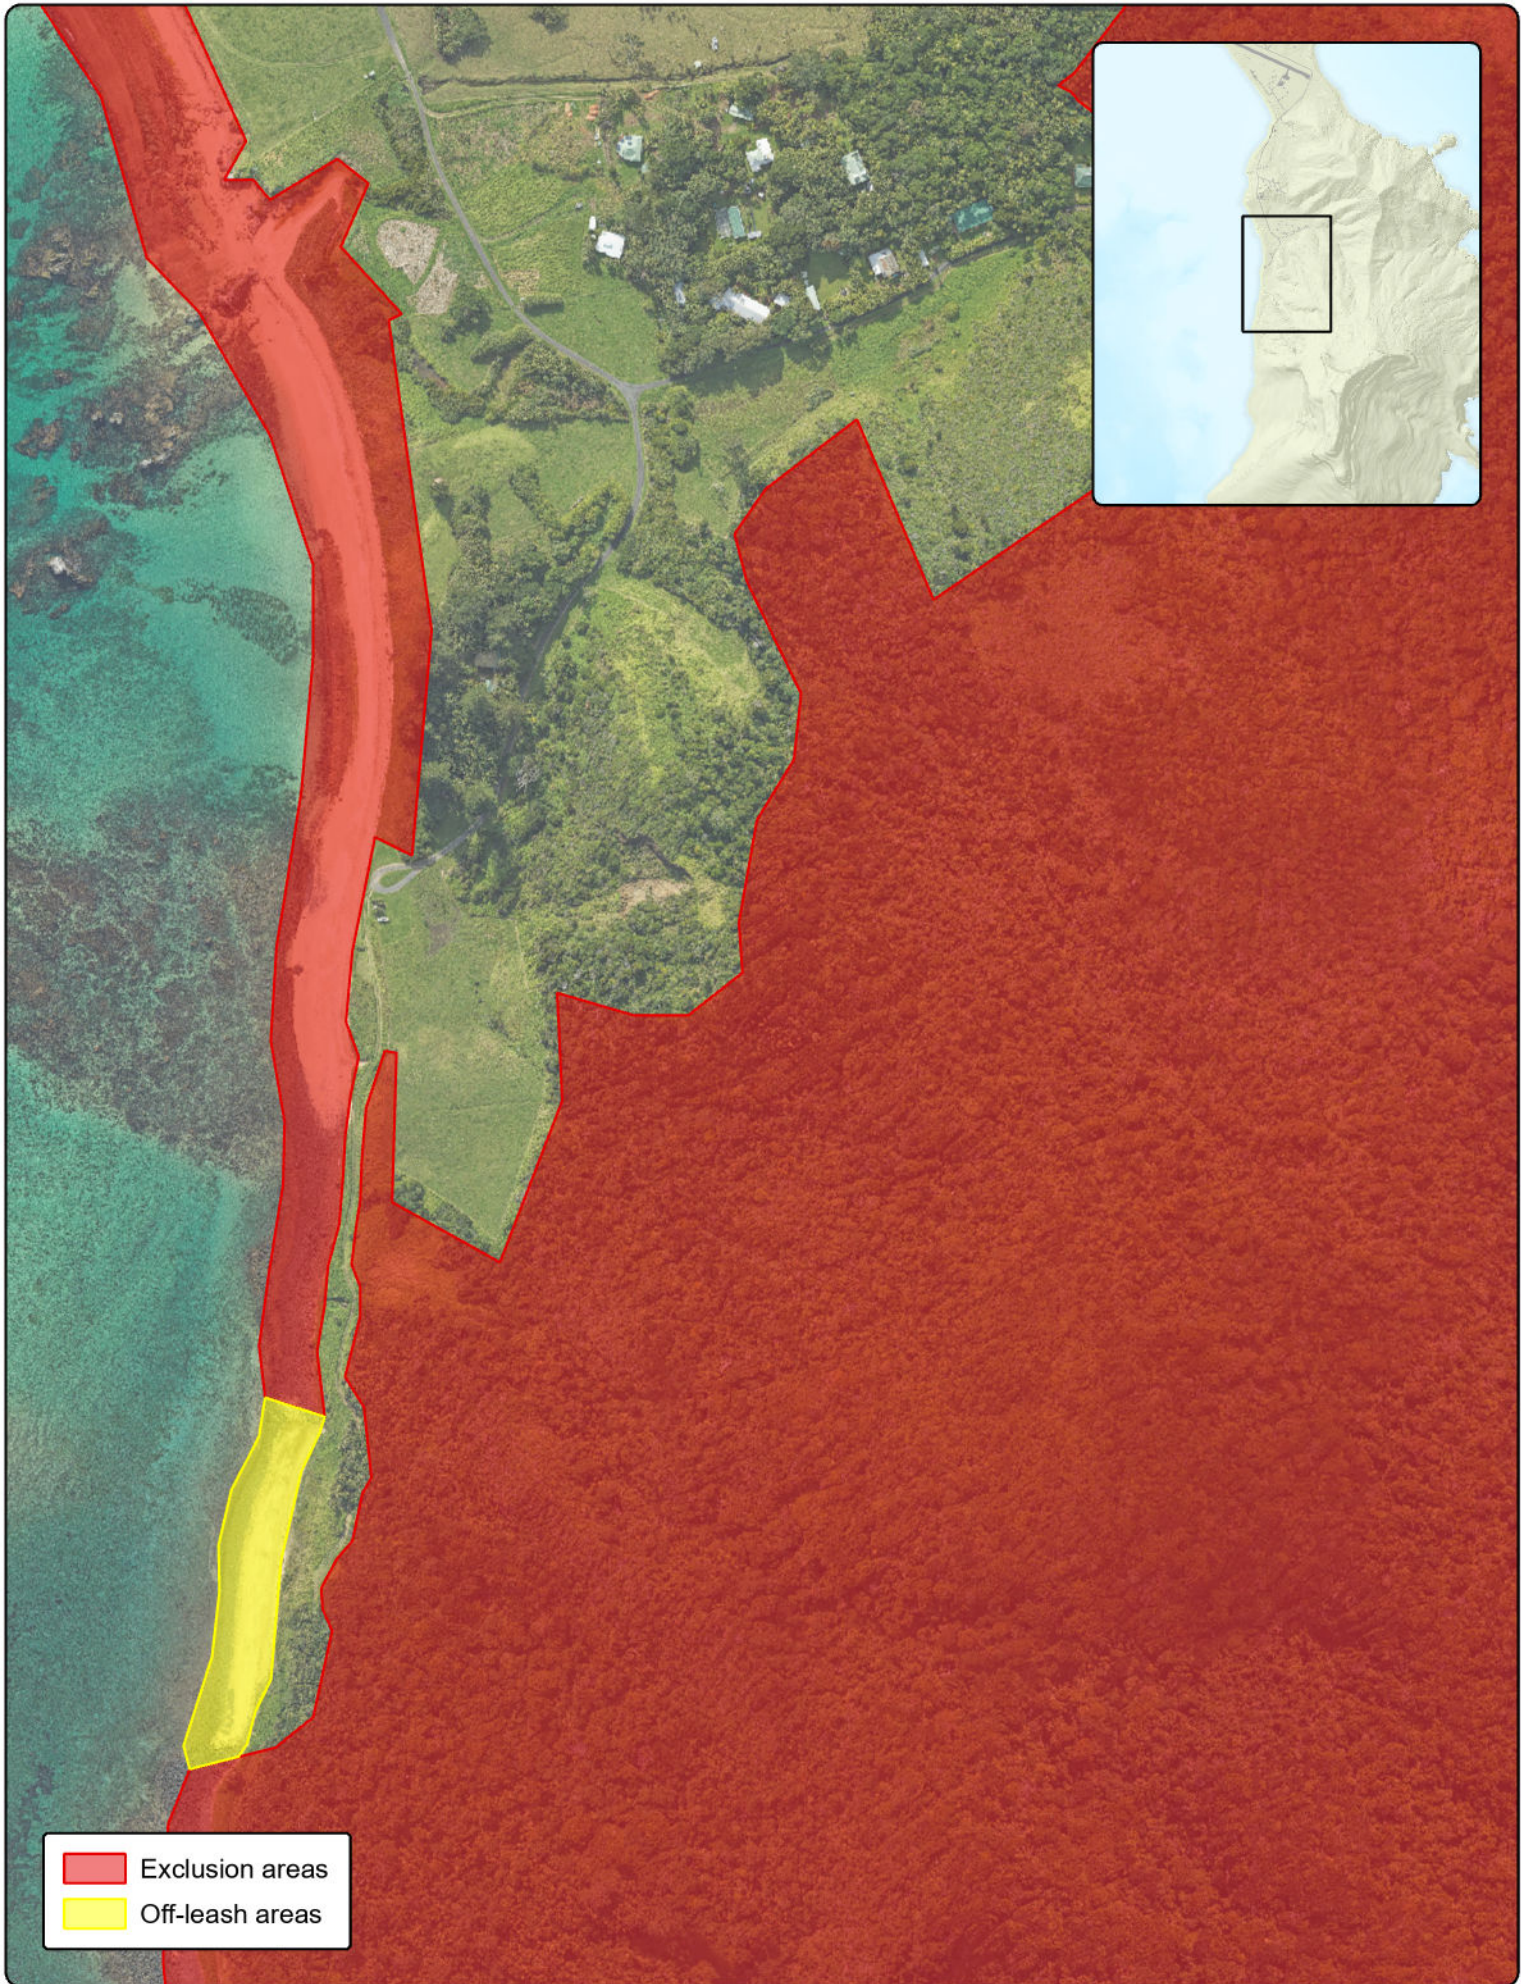

- Exclusion areas
- Off-leash areas

Scale at A4 = 1:20,000
MGA 94 - Zone 57

This map is not guaranteed to be free from error or omission. Therefore, the Lord Howe Island Board and its employees disclaim liability of any act done or omission made on the information on the map and any consequences of such acts or omissions.

Draft Dog Management Zones - North

Lord Howe Island Board

Created on: 3/05/2024

0 200 m

Lord Howe
ISLANDS BOARD

- Exclusion areas
- Off-leash areas

Scale at A4 = 1:6,000
 MGA 94 - Zone 57
 This map is not guaranteed to be free from error or omission. Therefore, the Lord Howe Island Board and its employees disclaim liability of any act done or omission made on the information on the map and any consequences of such acts or omissions.

Draft Dog Management Zones - N Central

Lord Howe Island Board
 Created on: 3/05/2024

N

Lord Howe
ISLANDS BOARD

0 200 m

- Exclusion areas
- Off-leash areas

Scale at A4 = 1:8,000
 MGA 94 - Zone 57
 This map is not guaranteed to be free from error or omission. Therefore, the Lord Howe Island Board and its employees disclaim liability of any act done or omission made on the information on the map and any consequences of such acts or omissions.

Draft Dog Management Zones - S Central

Lord Howe Island Board
 Created on: 3/05/2024

 N
 200 m

- Exclusion areas
- Off-leash areas

Scale at A4 = 1:4,000
MGA 94 - Zone 57
This map is not guaranteed to be free from error or omission. Therefore, the Lord Howe Island Board and its employees disclaim liability of any act done or omission made on the information on the map and any consequences of such acts or omissions.