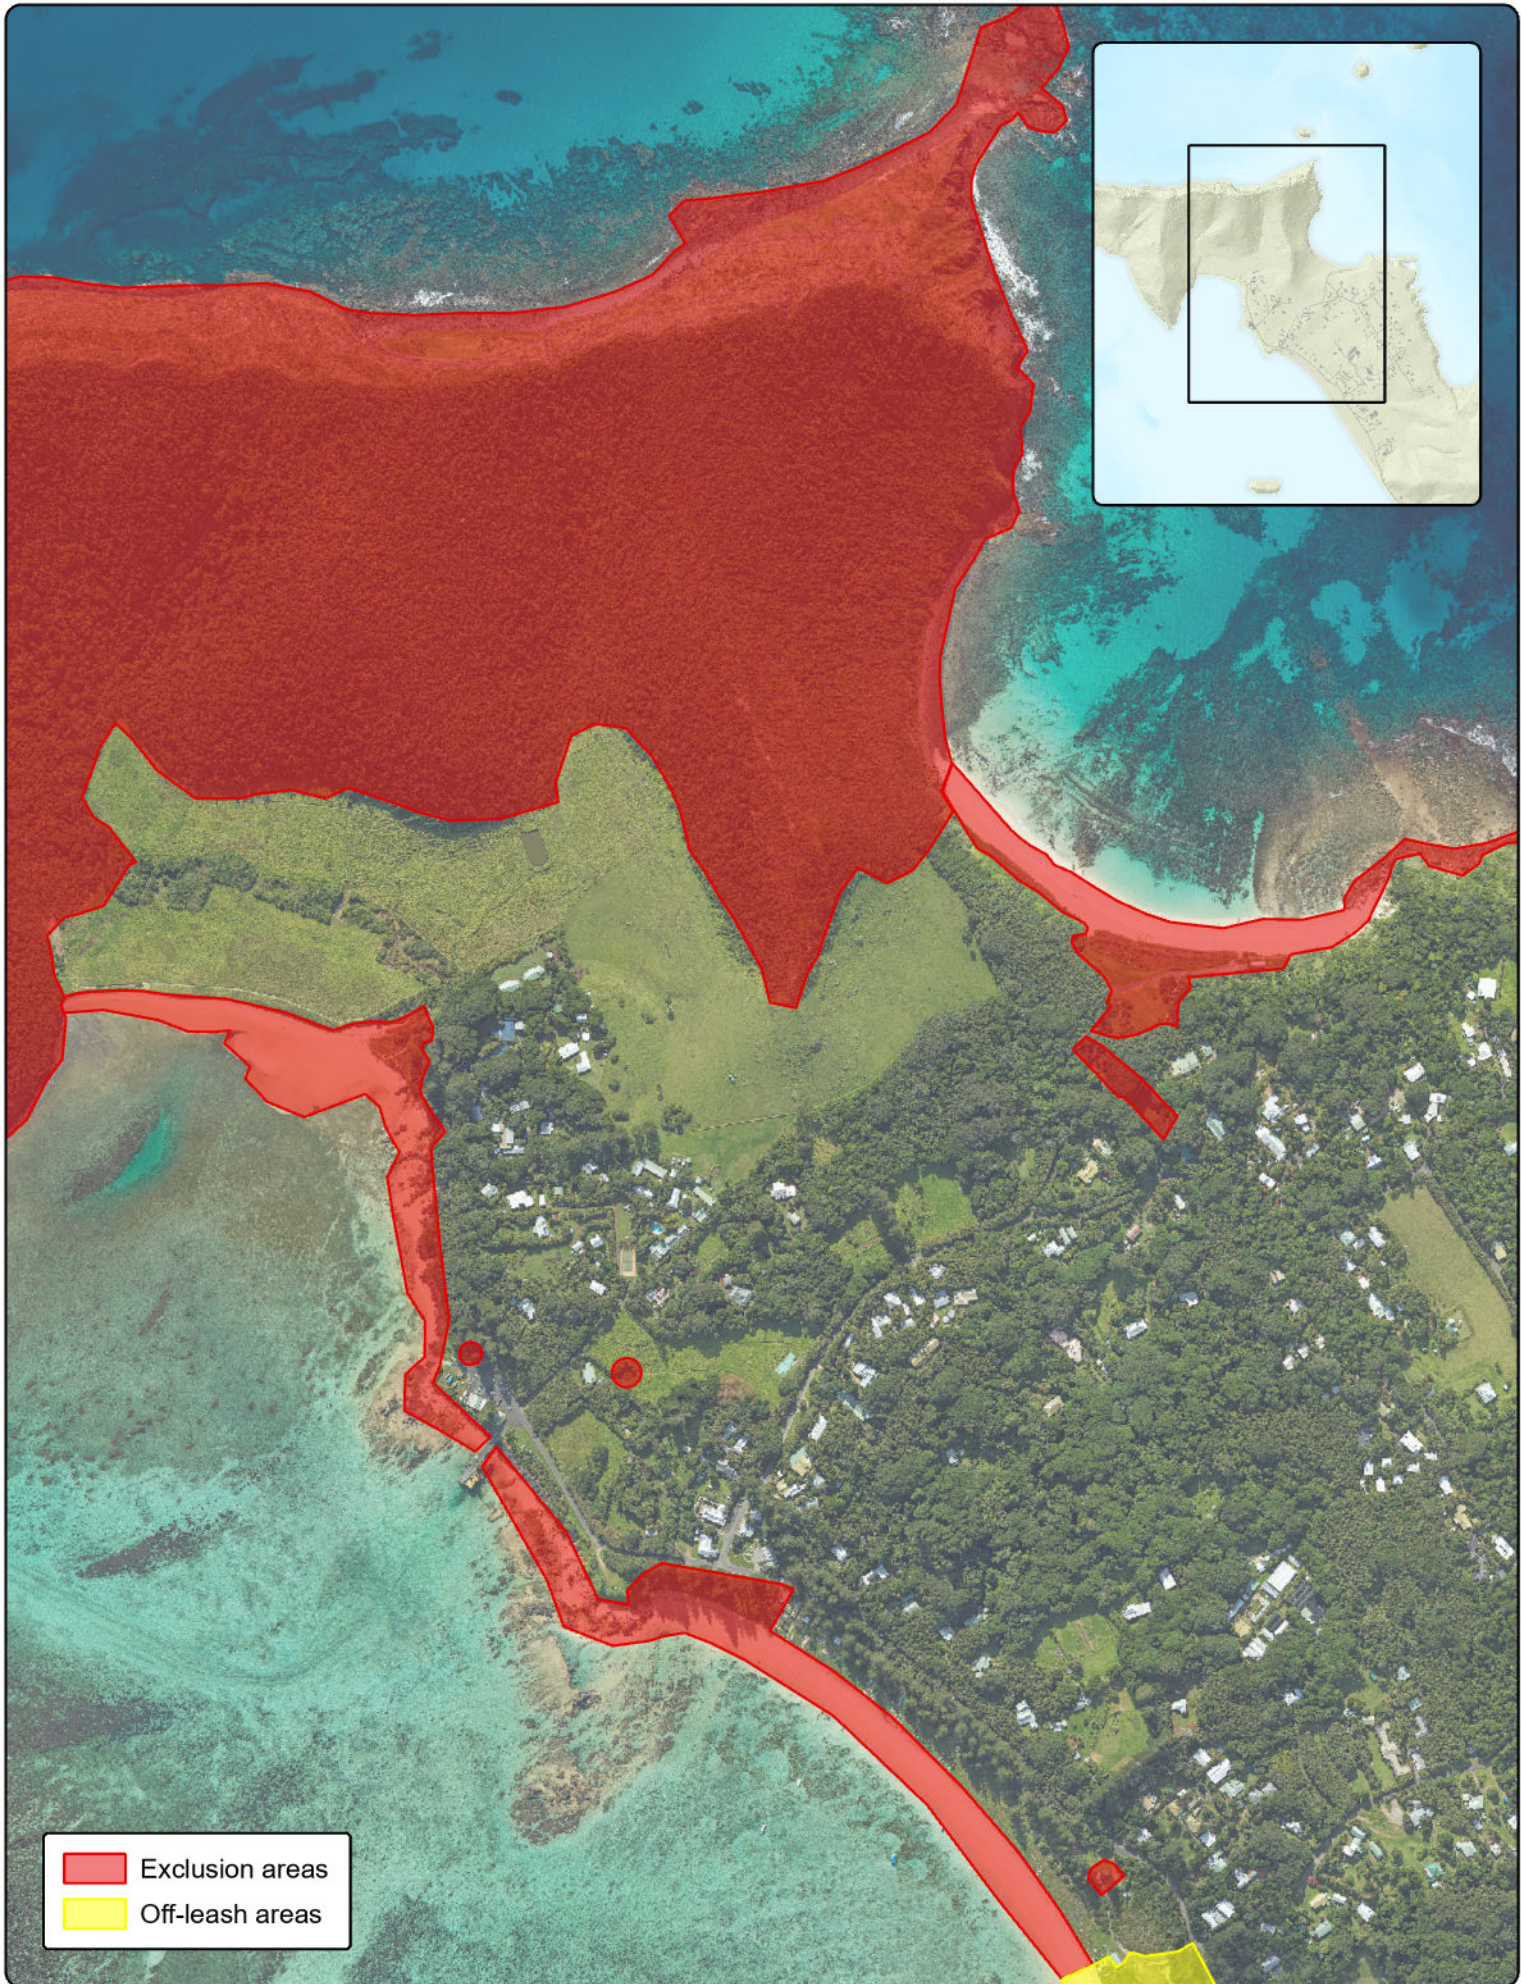

- Exclusion areas
- Off-leash areas

Scale at A4 = 1:20,000
MGA 94 - Zone 57

This map is not guaranteed to be free from error or omission. Therefore, the Lord Howe Island Board and its employees disclaim liability of any act done or omission made on the information on the map and any consequences of such acts or omissions.

Draft Dog Management Zones

Lord Howe Island Board

Created on: 3/05/2024

0 500 m

The logo for the Lord Howe Islands Board, featuring a stylized palm tree and the text "Lord Howe ISLANDS BOARD".

Scale at A4 = 1:8,000
 MGA 94 - Zone 57
 This map is not guaranteed to be free from error or omission. Therefore, the Lord Howe Island Board and its employees disclaim liability of any act done or omission made on the information on the map and any consequences of such acts or omissions.

Draft Dog Management Zones - North

Lord Howe Island Board

Created on: 3/05/2024

0 200 m

Lord Howe
ISLANDS BOARD

- Exclusion areas
- Off-leash areas

Scale at A4 = 1:6,000
 MGA 94 - Zone 57
 This map is not guaranteed to be free from error or omission. Therefore, the Lord Howe Island Board and its employees disclaim liability of any act done or omission made on the information on the map and any consequences of such acts or omissions.

Draft Dog Management Zones - N Central

Lord Howe Island Board
 Created on: 3/05/2024

N

Lord Howe
ISLANDS BOARD

0 200 m

- Exclusion areas
- Off-leash areas

Scale at A4 = 1:8,000
 MGA 94 - Zone 57
 This map is not guaranteed to be free from error or omission. Therefore, the Lord Howe Island Board and its employees disclaim liability of any act done or omission made on the information on the map and any consequences of such acts or omissions.