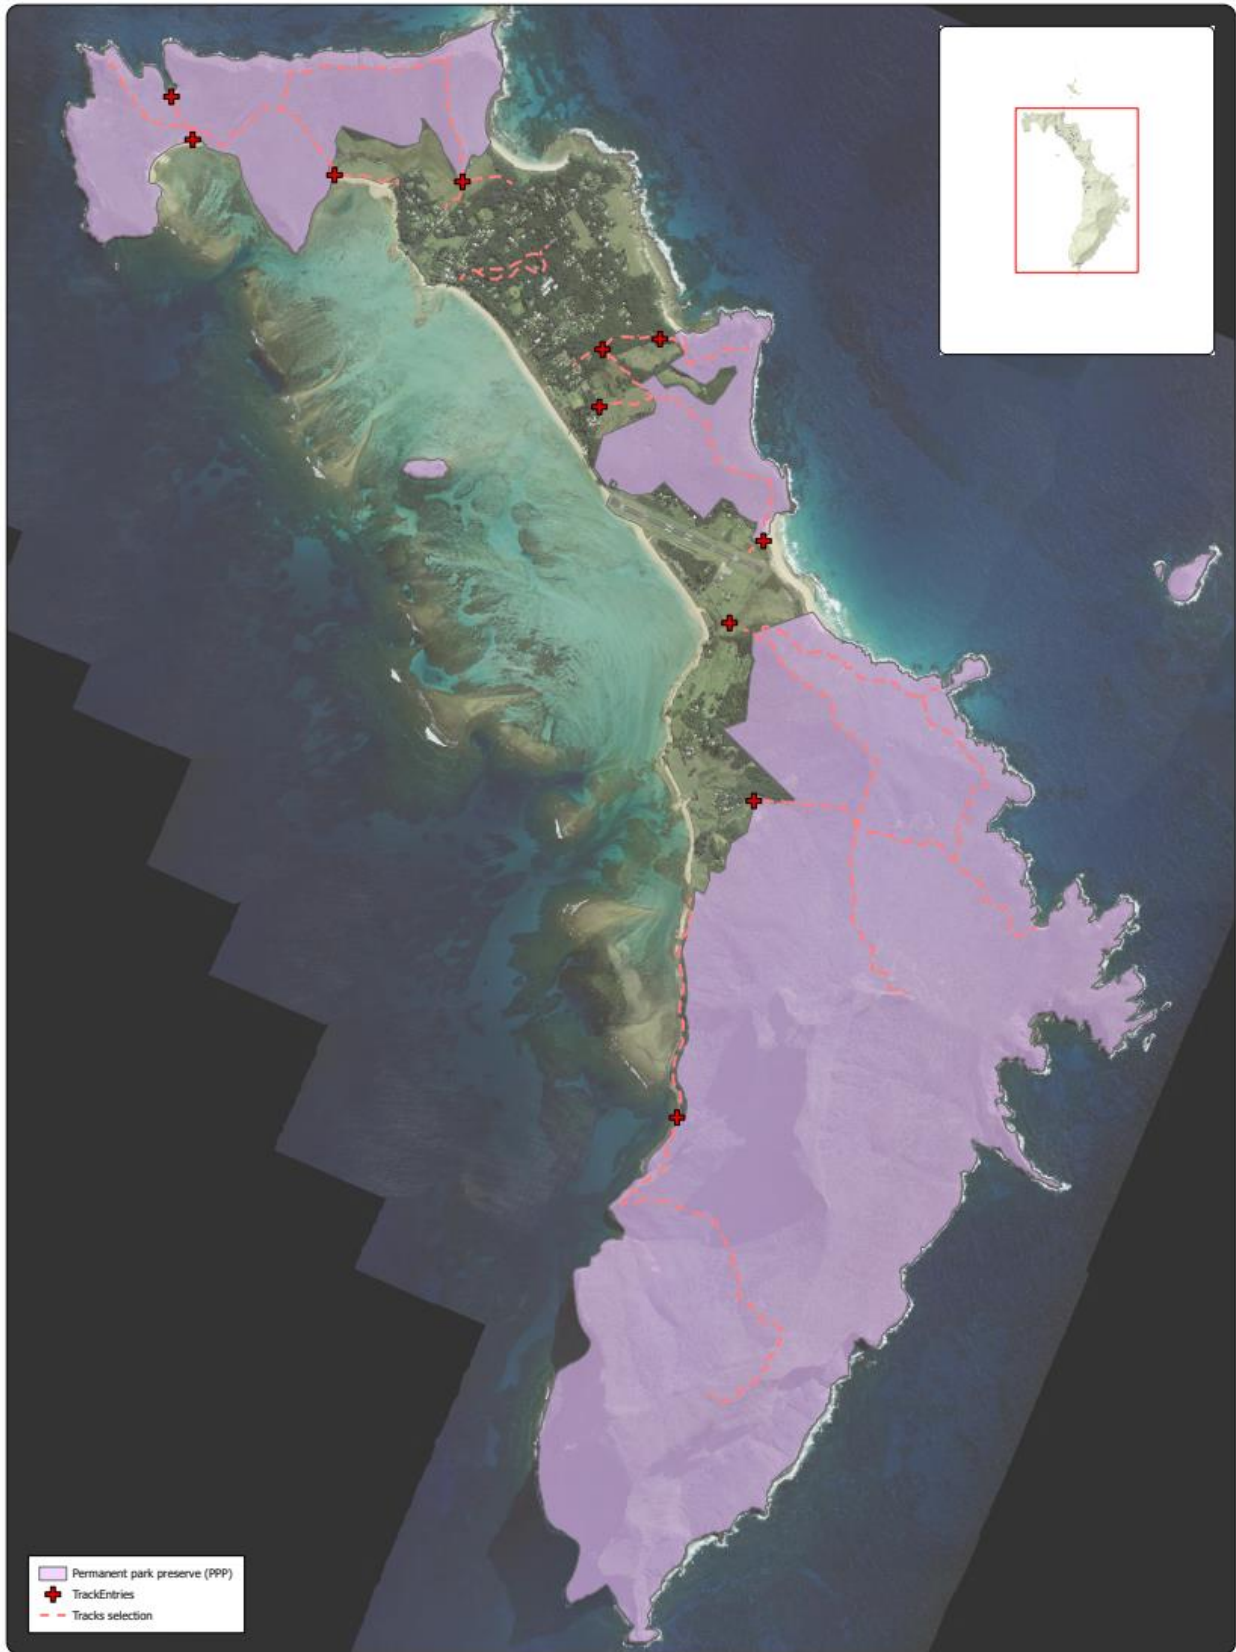

Map of Permanent Park Preserve – all tracks are closed for visitation.

Myrtle Rust PPP Closures

Lord Howe Island Board

Created on: 14/03/2023