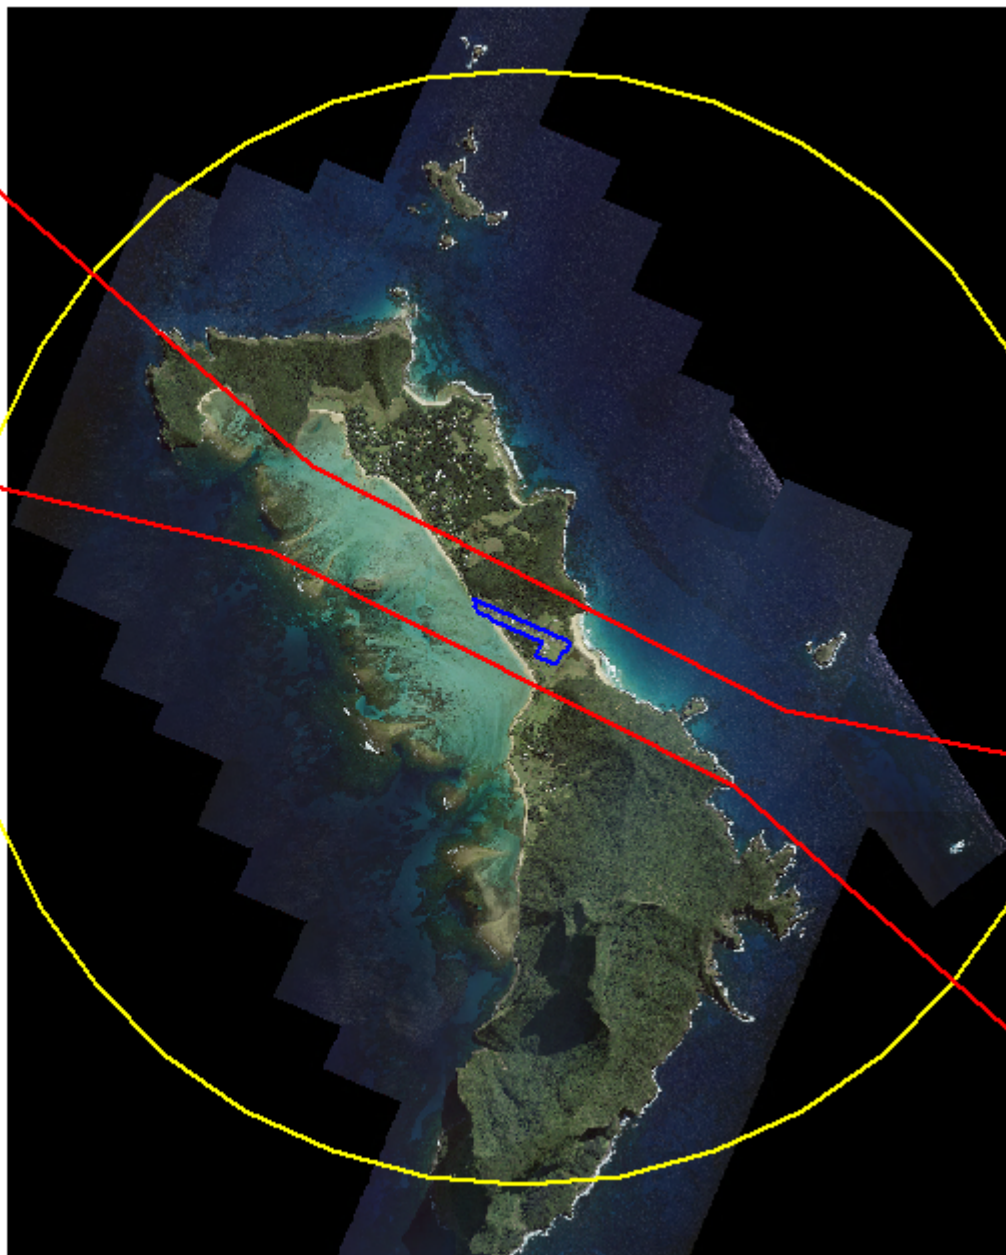

LHI Aerodrome

RPA (Drone) Operations Area

- Approach_and_departure_paths_lhi_aerodrome.shp
- lhi_aerodrome_boundary_and_movement_area.shp
- 500m_radius_lhi_aerodrome.shp

0 747 1494 Metres

04 December 2018

g:\world\kated\project_base_plan.apr